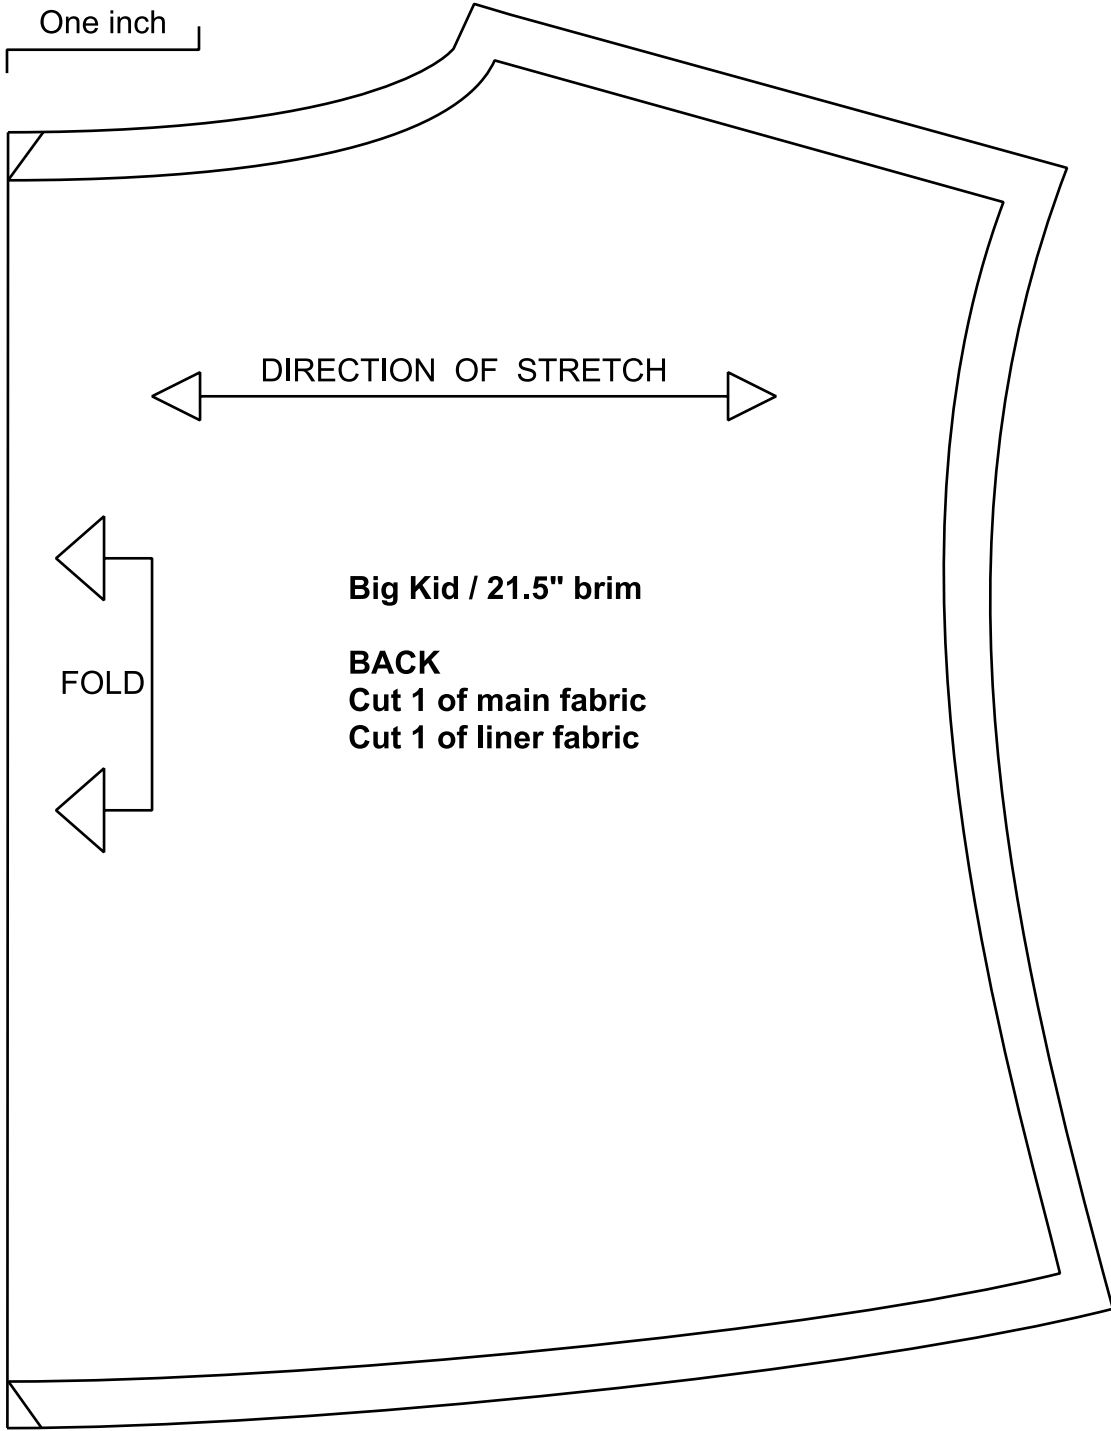

One inch

Eye
black
Cut 2 mirrored

Face
white
cut 1 on fold

FOLD

Inner ear
white
Cut 2
mirrored

Nose
black
cut 1

Outer ear
brown/red
Cut 4 (2 mirrored pairs)

Embroidery pattern